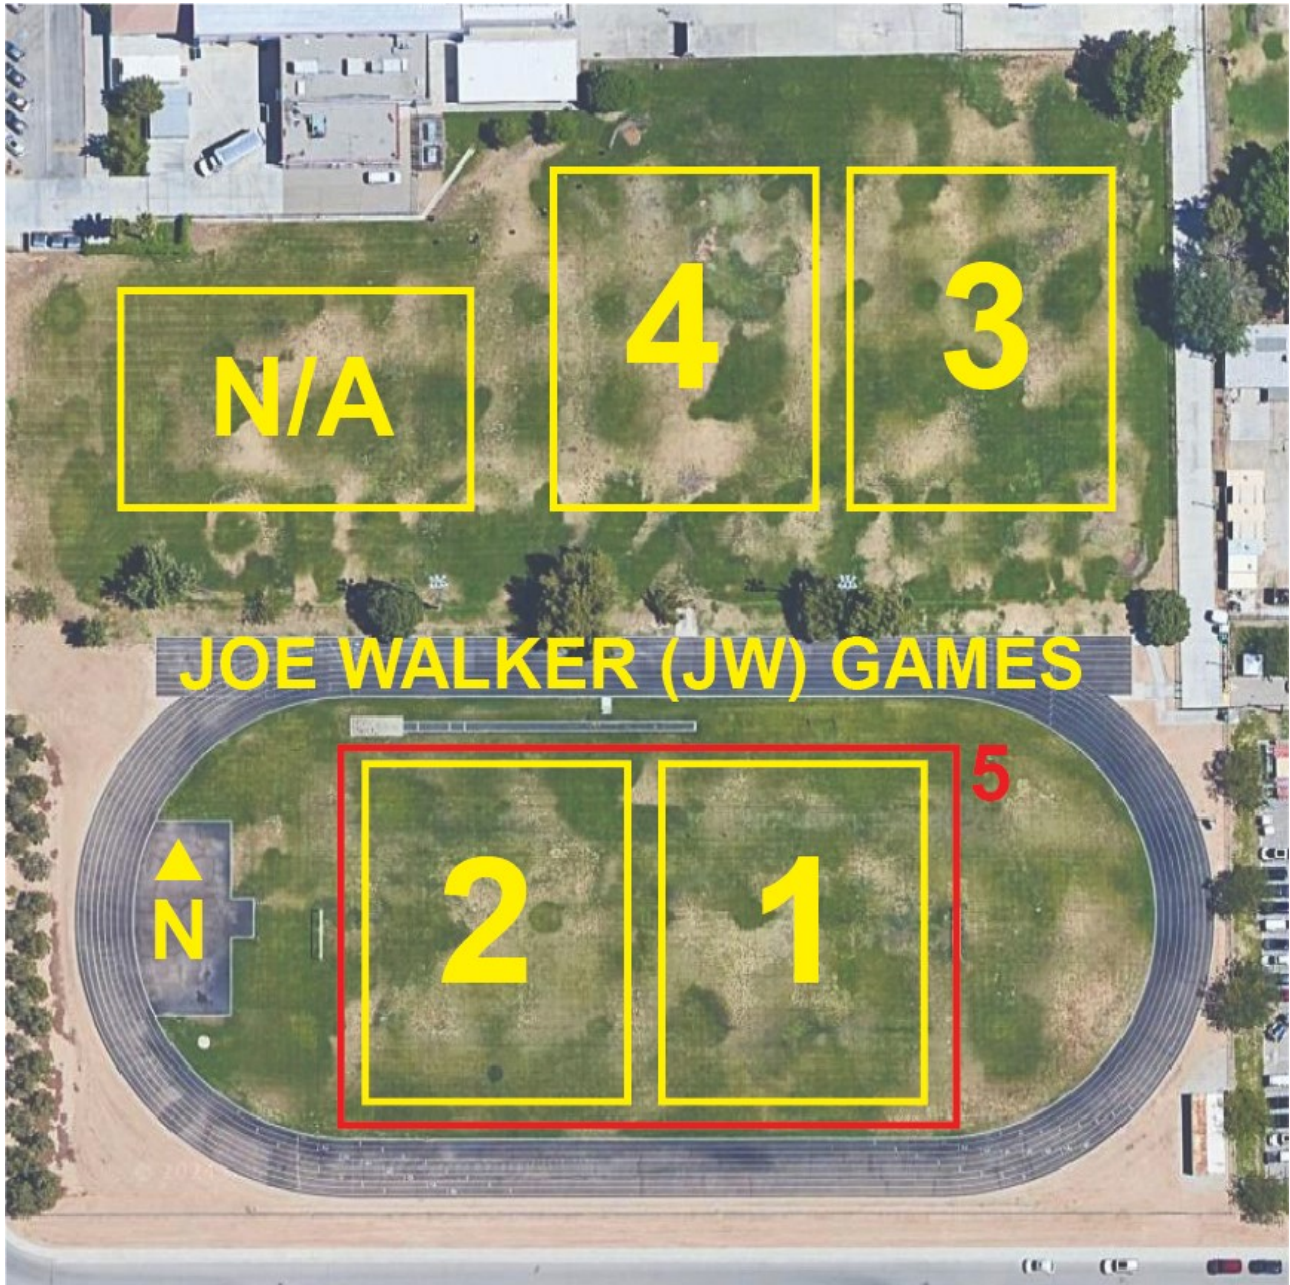

## 24.0 Game Day Fields

### JOE WALKER FIELDS

Joe Walker Middle School: 5632 W. Ave. L8, for Joe Walker Fields enter off of 57<sup>th</sup> St. South of Ave. L-8

**MARIE KERR FIELDS (12U SETUP)**

Marie Kerr Park (Palmdale): 39700 30<sup>th</sup> St. West, Located at the corner of 30<sup>th</sup> St. West and Rancho Vista Blvd

**LANE PARK FIELDS**

*George Lane Park: 5520 West Ave. L-8*

**ESPERANZA FIELDS**

*Esperanza Elementary School: 40521 35<sup>th</sup> St. West*

**GREGG ANDERSON FIELDS**

*Gregg Anderson Elementary School: 5151 West Ave. N-8 (Corner of Ave. N-8 and 50th St. West)*