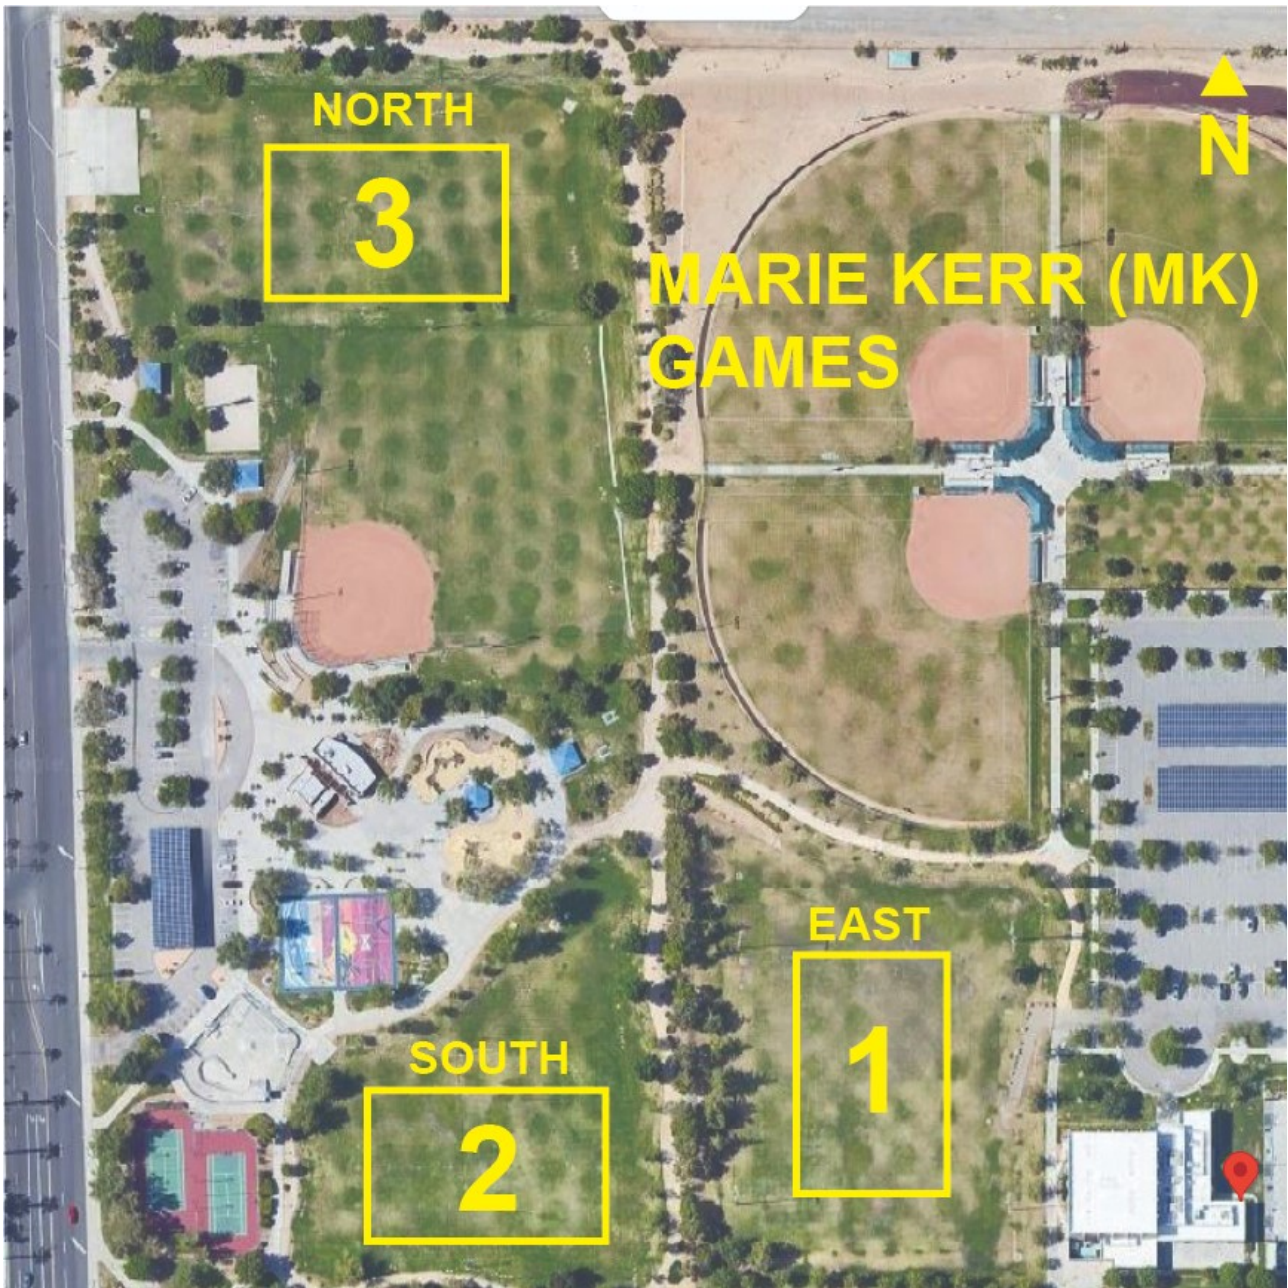

## 24.0 Game Day Fields

### JOE WALKER FIELDS

Joe Walker Middle School: 5632 W. Ave. L8, for Joe Walker Fields enter off of 57<sup>th</sup> St. South of Ave. L-8

**MARIE KERR FIELDS (12U SETUP)**

Marie Kerr Park (Palmdale): 39700 30<sup>th</sup> St. West, Located at the corner of 30<sup>th</sup> St. West and Rancho Vista Blvd

**LANE PARK FIELDS**

*George Lane Park: 5520 West Ave. L-8*

**ESPERANZA FIELDS**

*Esperanza Elementary School: 40521 35<sup>th</sup> St. West*

**GREGG ANDERSON FIELDS**

*Gregg Anderson Elementary School: 5151 West Ave. N-8 (Corner of Ave. N-8 and 50th St. West)*